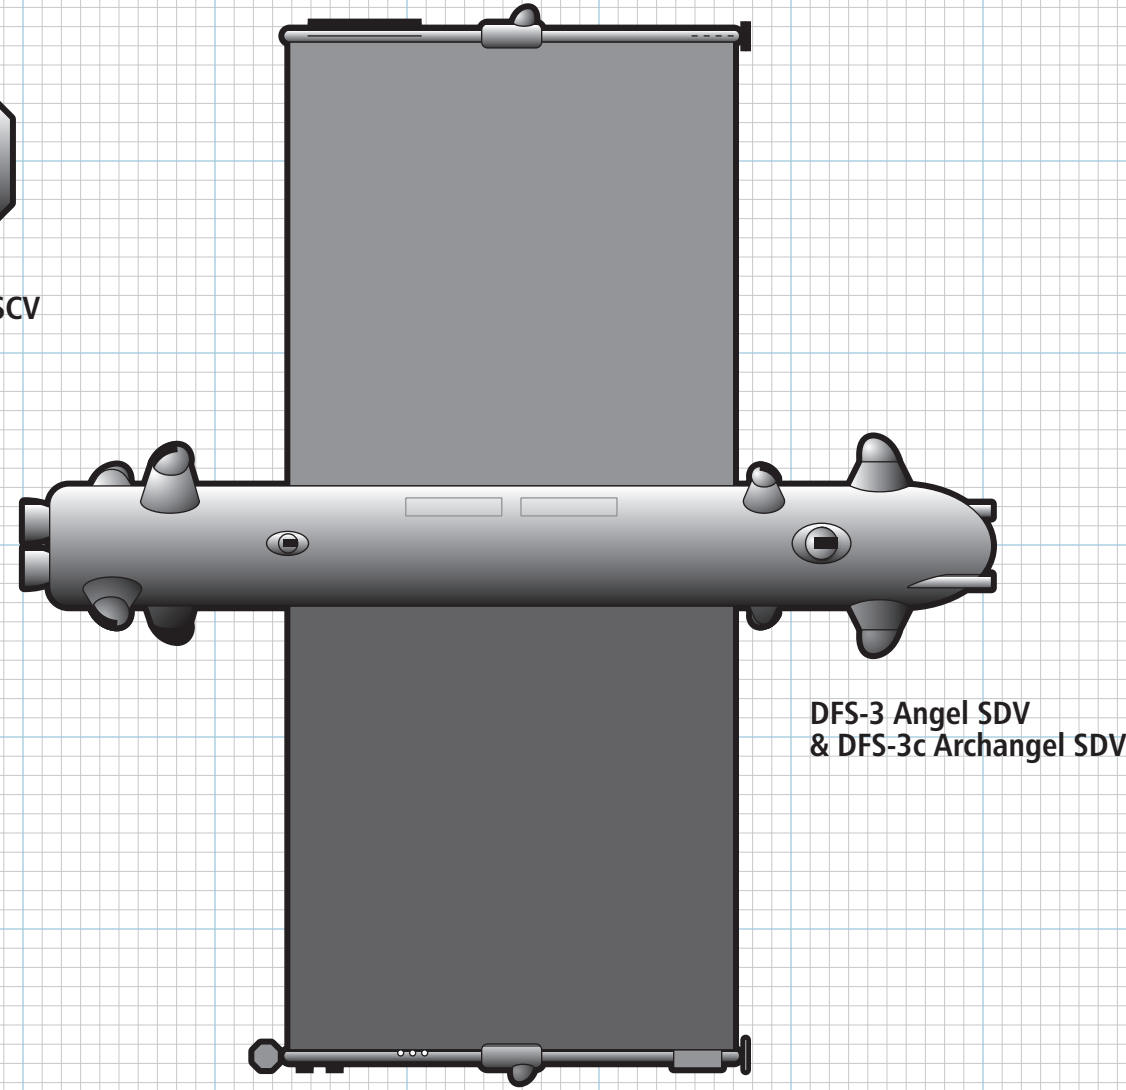

DCS-4 Grizzly SCV

DFS-3 Angel SDV & DFS-3c Archangel SDV