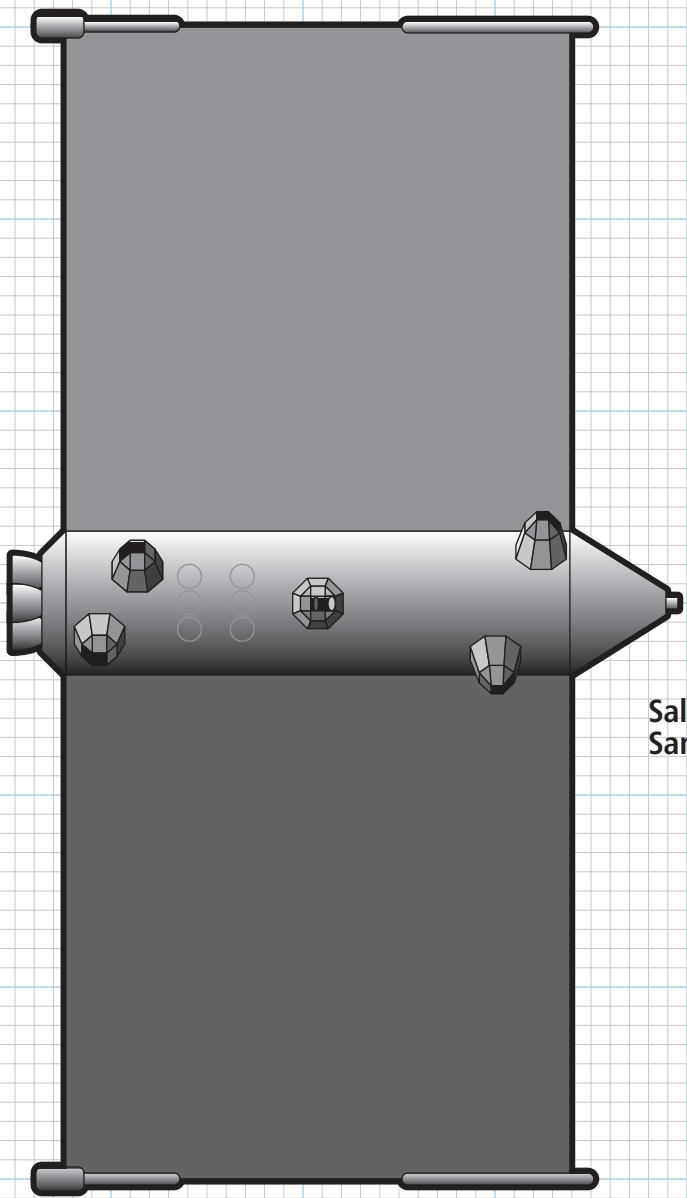

Salahudin Samboja USDV