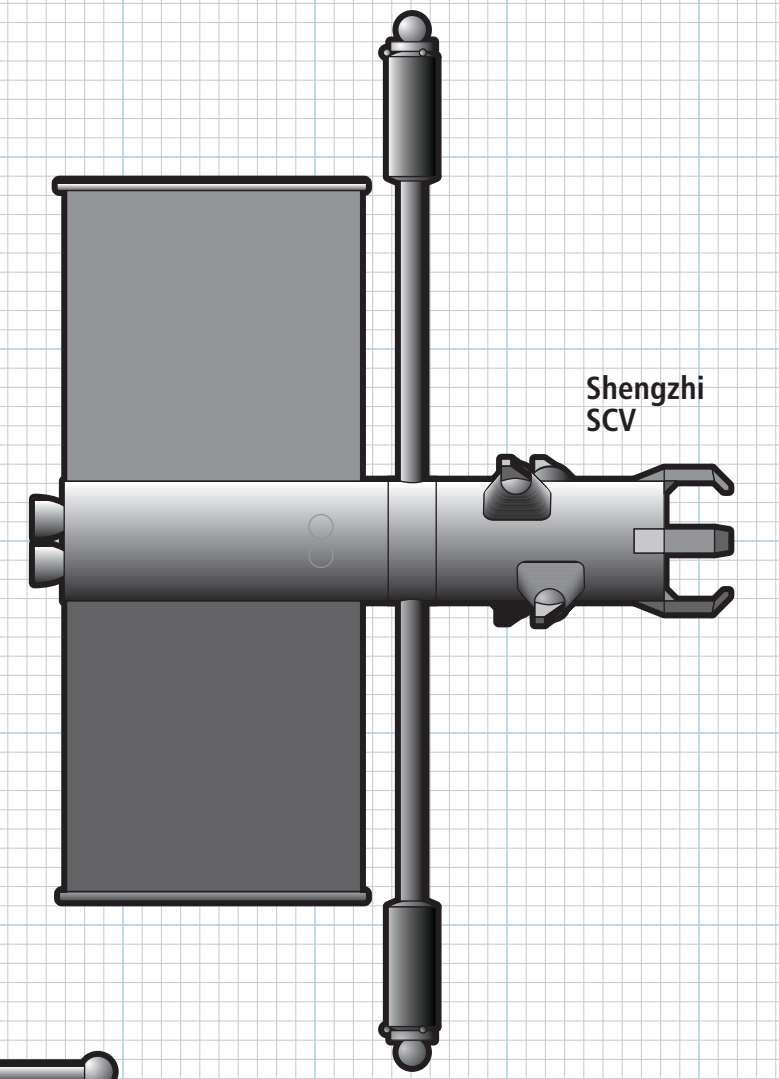

Shengzhi SCV