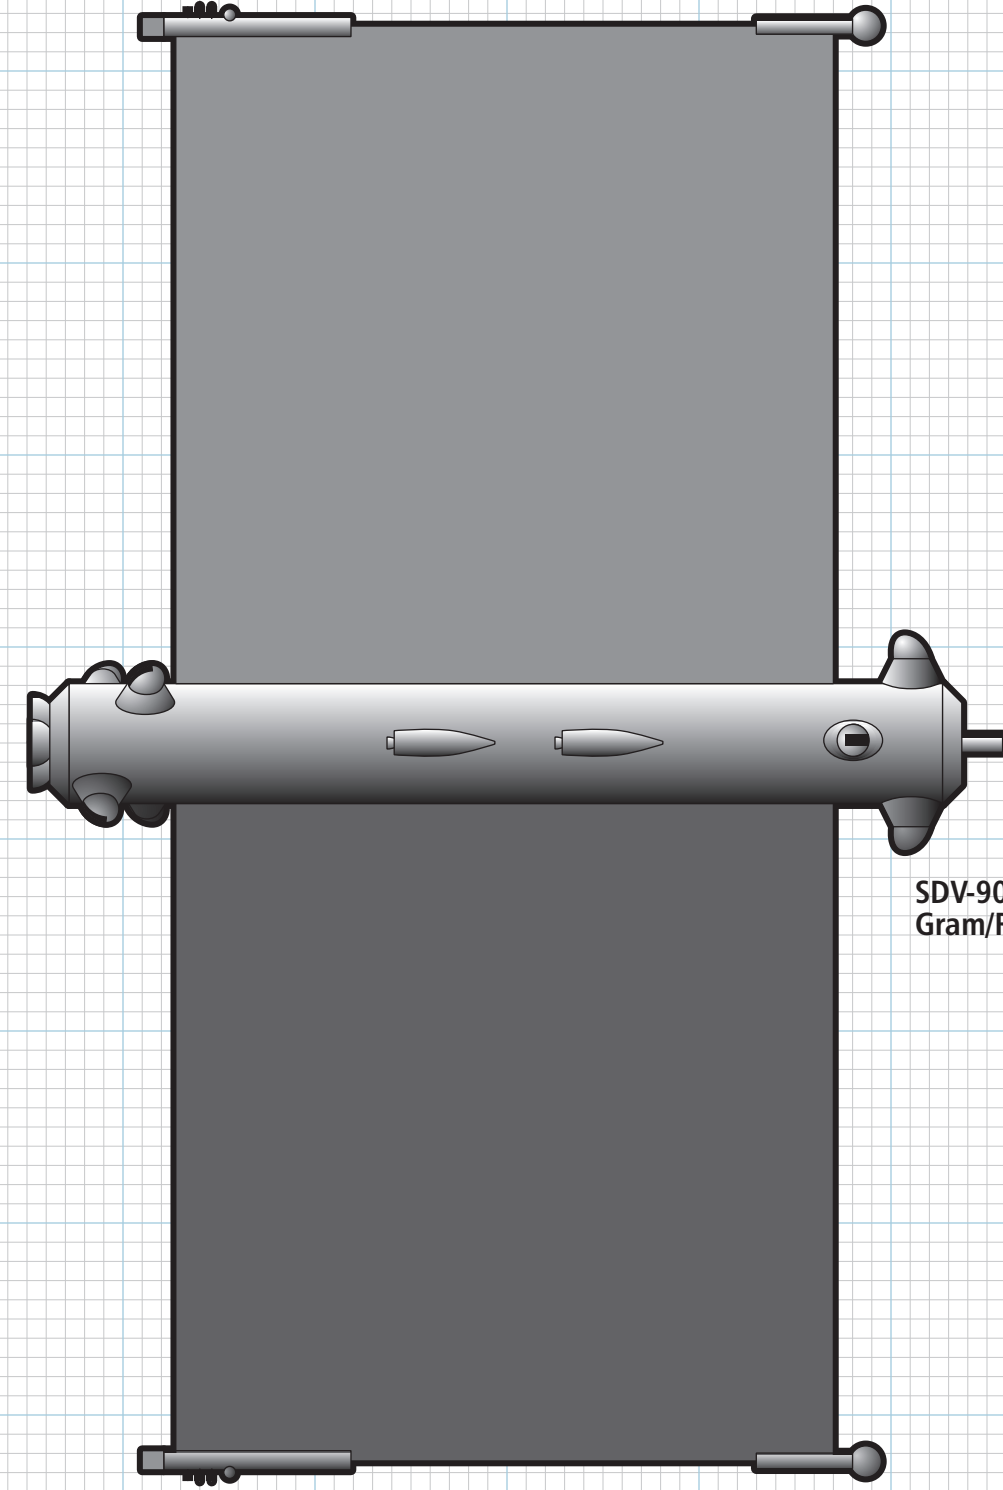

DFS-3 Angel SDV & DFS-3c Archangel SDV

SDV-90 Gram/Resolution