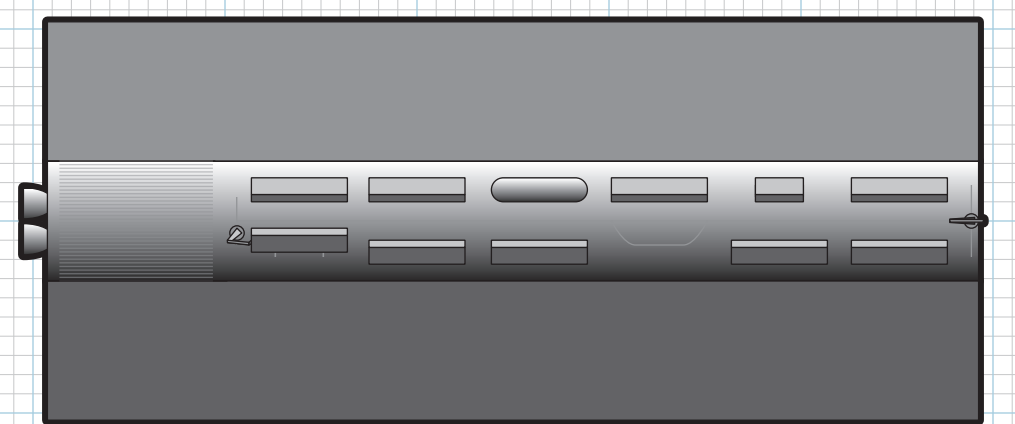

Spokane HSTV