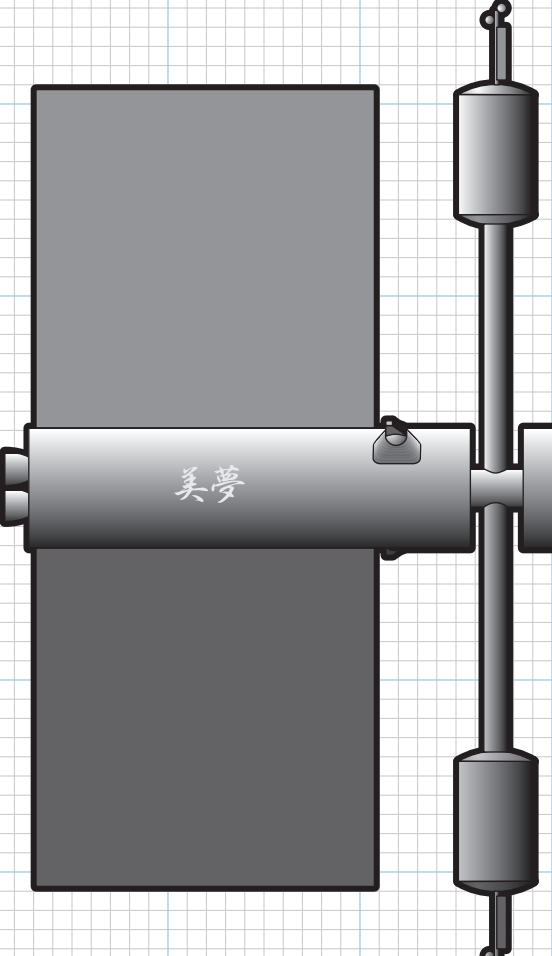

Meizi PSV

Spacecraft of Transhuman Space

A chart detailing the spacecraft depicted in the books:

- TransHuman Space
- High Frontier
- In The Well
- Deep Beyond
- Spacecraft of the Solar System

Key:

AKV	Autonomous Kill Vehicle	RSV	Remote Survey Vehicle
DRV	Debris Recovery Vehicle	SATV	Saturn Autonomous
DSOV	Deep-Space Operations Vehicle	TransAtmospheric Vehicle	TransAtmospheric Vehicle
ESV	Executive Space Vehicle	SCV	Space Control Vehicle
HLV	Heavy Lift Vehicle	SDP	Space Defence Platform
HSTV	Heavy Space Transport Vehicle	SDV	Space Dominance Vehicle
ITP	Interstation Transport Pod	TAV	TransAtmospheric Vehicle
LSDV	Light Space Dominance Vehicle	TCAV	TransAtmospheric Combat Vehicle
MAV	Microgravity Assault Vehicle	USDV	Unmanned Space Dominance Vehicle
OTV	Orbital Transfer Vehicle	USV	Utility Space Vehicle
PSV	Passenger Space Vehicle		

0 40' 80'

Scale 1:960

1" = 80'

1mm = ~1m (when printed at 100%)