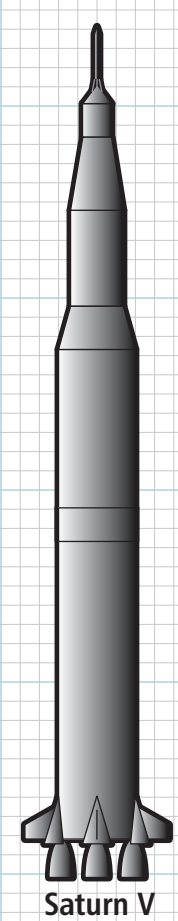

Gang Lung SCV

Xingzhai SDV

Riguang LSDV

Shengzhi SCV

DCS-4 Grizzly SCV

DFS-3 Angel SDV & DFS-3c Archangel SDV

SDV-90 Gram/Resolution

Zhengyang AKV

Predator AKV

Amazon AKV

Kupu-Kupu AKV

Rajasi AKV

SEM-23B Peregrine RSV

AC-425 Seminole MAV

MAV-IIB Puma

LSDV-5 Herman Oberth

Diaochu TCAV

Tempest TCAV

Molniya TAV

Mercury HLV

Pegasus TAV

Chronos TAV

SATV

Saturn V

Spacecraft of Transhuman Space

A chart detailing the spacecraft depicted in the books:

- TransHuman Space
- High Frontier
- In The Well
- Deep Beyond
- Spacecraft of the Solar System

Key:

AKV	Autonomous Kill Vehicle	RSV	Remote Survey Vehicle
DRV	Debris Recovery Vehicle	SATV	Saturn Autonomous
DSOV	Deep-Space Operations Vehicle	TransAtmospheric Vehicle	TransAtmospheric Vehicle
ESV	Executive Space Vehicle	SCV	Space Control Vehicle
HLV	Heavy Lift Vehicle	SDP	Space Defence Platform
HSTV	Heavy Space Transport Vehicle	SDV	Space Dominance Vehicle
ITP	Interstation Transport Pod	TAV	TransAtmospheric Vehicle
LSDV	Light Space Dominance Vehicle	TCAV	TransAtmospheric Combat Vehicle
MAV	Microgravity Assault Vehicle	USDV	Unmanned Space Dominance Vehicle
OTV	Orbital Transfer Vehicle	USV	Utility Space Vehicle
PSV	Passenger Space Vehicle		